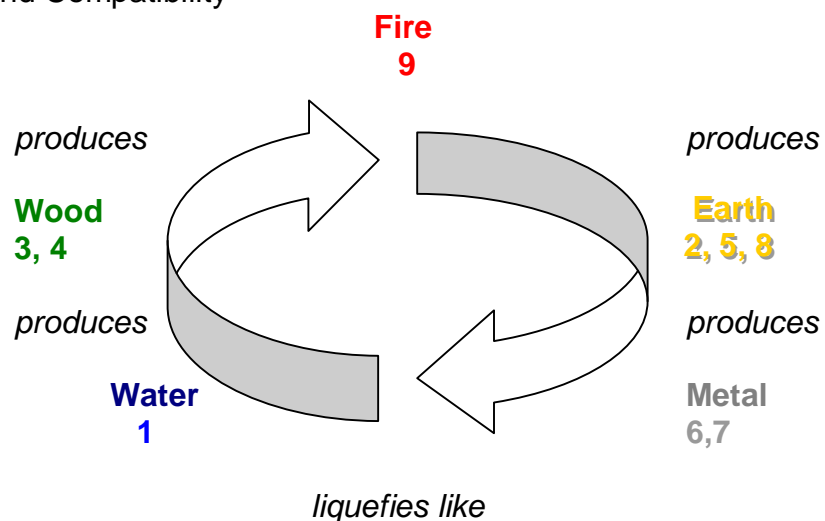

Star No.	Element	Home Direction	Star and its basic nature + positive; - negative; = neutral	Signs during Period 8 (2004-2023)	Illness
4	Soft wood	SE	Green Wen Qu -	Infidelity, divorce, family issues	Butt, thigh, colds, flue
5	Earth	Center	Yellow Lian Zhen -	Disease, pain, disaster, laziness	All kinds
6	Hard metal	NW	White Wu Qu =	Fortune, leadership, success	Pulmonary, headaches
7	Soft metal	W	Red Po Jun -	Conflict, bleeding, fire, STD	Mouth, skin, chest
8	Earth	NE	White Zuo Fu +	Wealth, fame, youth success	Hands, joints, back
9	Fire	S	Purple You Bi +	Success, growth	Heart, eyes

Basically the question becomes, “is the star compatible with the direction it is now in?” To determine the answer, use the element chart (Chart 3) below. Fire produces earth; earth produces metal; metal produces water; water produces wood; and wood produces fire.

As an example in Chart 1, five (earth) flies into the North. In Chart 2, North is represented by one (water). The two elements are not compatible—earth blocks water; so we look at negative traits and how we might experience the North. If the elements from Chart 1 and Chart 2 are compatible (per Chart 3 below), then we look for positive traits. If that’s all a bit much to follow, we’ve done the analysis for you.

Chart 3 – Five Elements and Compatibility